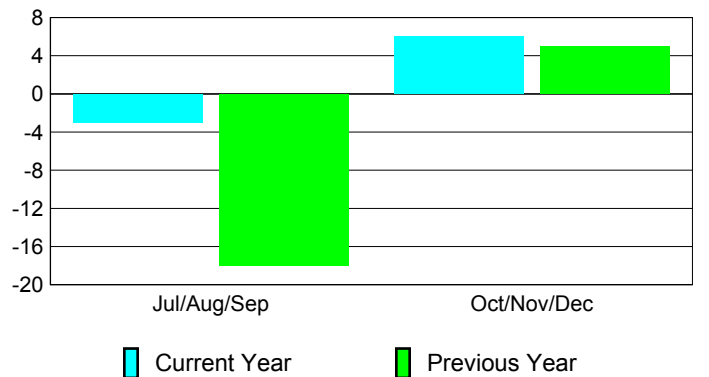

Comparison of Membership Gain/Loss

Current Year Compared to the Previous Year