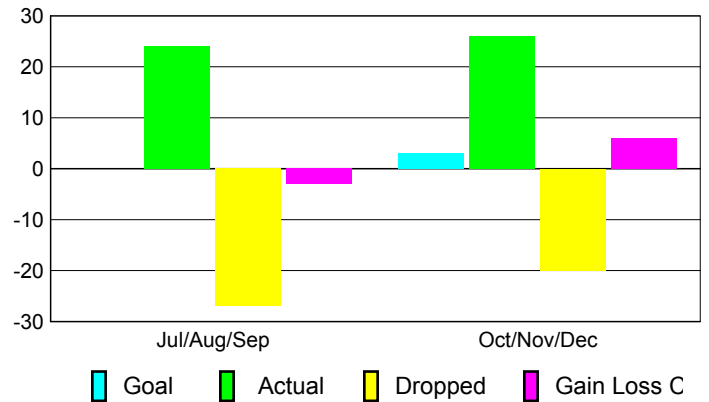

### YTD Status Quo Clubs 2010-2011

Status Quo Clubs Compared to Status Quo Members

## MEMBERSHIP

**Membership Results  
2010-2011**

**Membership  
2009-2010**

Month	Net Memb Goal	Actual New Memb	Actual Dropped Memb	Gain/Loss of Memb	Gain/Loss of Memb
Jul/Aug/Sep	0	24	-27	-3	-18
Oct/Nov/Dec	3	26	-20	6	5
<b>Totals</b>	<b>3</b>	<b>50</b>	<b>-47</b>	<b>3</b>	<b>-13</b>

### Membership Results 2010-2011

Goal, New, Dropped, Gain/Loss

### Comparison of Membership Gain/Loss

Current Year Compared to the Previous Year